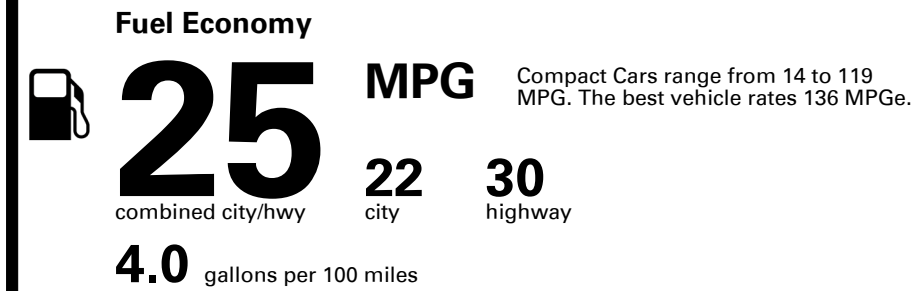

## EPA DOT Fuel Economy and Environment

Gasoline Vehicle

**You spend \$2,000**  
 more in fuel costs over 5 years compared to the average new vehicle.

**Annual fuel cost \$1,800**

**Fuel Economy & Greenhouse Gas Rating** (tailpipe only)